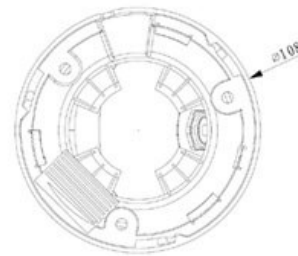

CP-UNC-DA21L3

2 MP Full HD IR Dome Camera - 30Mtr.

Main Features

- 1/2.7" 2MP PS CMOS Image Sensor
- Max 25fps@1080P
- H.264 and MJPEG dual-stream encoding
- DWDR, Day/Night(ICR), Auto Iris, 3DNR, AWB, AGC, BLC
- 3.6mm fixed lens (6mm optional)
- IR Range of 30 Mtrs, IP67, PoE
- Mobile Software: iCMOB, gCMOB, wCMOB
- CMS Software: KVMS Pro, vOptimus Pro

*Product casing and specifications are subject to change without prior notice

CP- UNC-DA21L3

2 MP Full HD IR Dome Camera - 30Mtr.

Feature

Image Sensor
Minimum Illumination
Effective Pixels
Shutter Speed
White Balance
Gain Control(AGC)
Lens
Back Light Compensation
S/N Ratio
Video Compression
Video Streaming
Resolution
Privacy Mask
ICR
Bit Rate

Protocol

Ethernet
User Account
Smart Phone
IR
Operating Temperature
Power Source
Power Consumption
Weatherproof Standard
Dimension
Weight

Specification

1/2.7" 2MP Progressive scan CMOS
0.01Lux/F2.1(Color), 0Lux/F2.1(IR on)
1920(H) x 1080(V), 2 Megapixels
Auto/Manual, 1s~1/100000s
Auto/Manual
Auto/Manual
3.6mm (6mm optional)
BLC/ HLC/ DWDR
More than 50dB
H.264/ H.264H/ H.264B/ MJPEG
Main Stream: 1080P(1 ~ 25/30fps), Extra Stream: D1/CIF(1 ~ 25/30fps)
1080P(1920x1080)/720P(1280x720)/D1(704x576/704x480)/CIF(352x288/352x240)
Up to 4 areas
Auto(ICR)/Color/B/W
H.264: 4kbps~8192bps